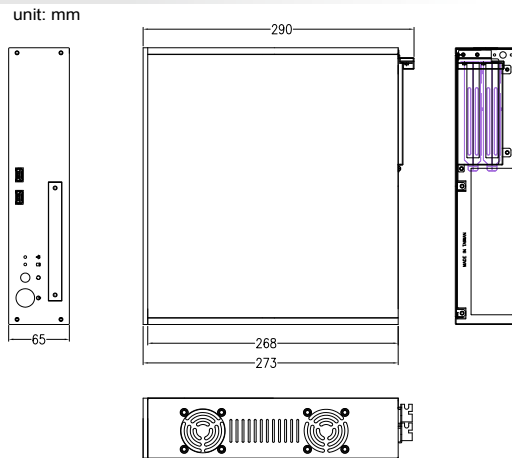

## Features

- ◆ Supports one slim ODD
- ◆ Aluminum Alloy front panel with two front-accessible USB ports
- ◆ Supports maximum two PCI cards or one PCIe cards
- ◆ Flexible storage drive support for 3.5" and 2.5"
- ◆ Optional riser card with two PCI slots

## Specifications

◆ <b>Compatible SBC</b>	KINO-9652 KINO-9455 / KINO-9451 KINO-9152G4 / KINO-9152 KINO-690AM2			
◆ <b>Chassis Construction</b>	Heavy duty metal			
◆ <b>System Cooling</b>	2 x 5cm fan			
◆ <b>Front Panel I/O</b>	2 x USB port			
◆ <b>Front Panel Button</b>	Power, reset			
◆ <b>Front Panel Indicator</b>	Power, HDD			
◆ <b>Storage</b>	ODD	Expansion Card	3.5" HDD	2.5" HDD
	1	1	1	0
	1	1	0	2
	1	2	0	1
◆ <b>Expansion slots</b>	*2 x expansion slots maximum			
◆ <b>Power</b>	12VDC in by 80W power adaptor 90W DC to DC converter module			
◆ <b>Weight (Net/ Gross)</b>	2.3 Kg / 3.5 Kg			
◆ <b>Dimensions (DxWxH)</b>	300 mm x 268 mm x 65 mm			

## Dimensions