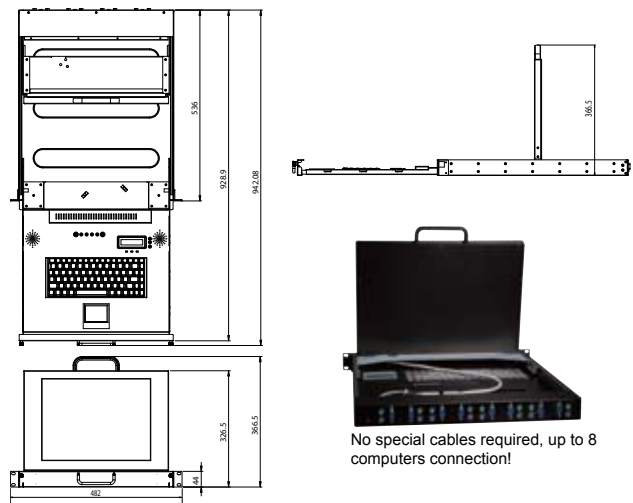

Ordering Information

LKM-935G [C] - [L]	Single Input 15.1" LCD/Keyboard/Mouse/Speaker 1U drawer AC Input with individual Monitor and Keyboard module
LKM-935G [C] T - [L]	Single input 15.1" LCD/Keyboard/Mouse/Speaker 1U drawer 48VDC Input with individual Monitor and Keyboard module
LKM-935G [C] - C - [L]	Single input 15.1" LCD/Keyboard/Mouse/Speaker 1U drawer 24VDC Input with individual Monitor and Keyboard module
LKM-9358G [C] - [L]	8 input 15.1" LCD/Keyboard/Mouse/Speaker 1U drawer AC Input with individual Monitor and Keyboard module
LKM-9358G [C] T - [L]	8 input 15.1" LCD/Keyboard/Mouse/Speaker 1U drawer 48VDC Input with individual Monitor and Keyboard module
LKM-9358G [C] - C - [L]	8 input 15.1" LCD/Keyboard/Mouse/Speaker 1U drawer 24VDC Input with individual Monitor and Keyboard module

[C] Color Code **B**: Black **W**: White

[L] Language Code **EN**: English, **JP**: Japanese, **DE**: German, **FR**: French, **IT**: Italian, **TW**: Traditional Chinese, **SP**: Spanish, **RU**: Russian

Options

LKM-CB18A-RS	1.8M cable set; includes VGA, Keyboard, Mouse and Audio cable.
LKM-CB30A-RS	3.0M cable set; includes VGA, Keyboard, Mouse and Audio cable.
LKM-CB50A-RS	5.0M cable set; includes VGA, Keyboard, Mouse and Audio cable.