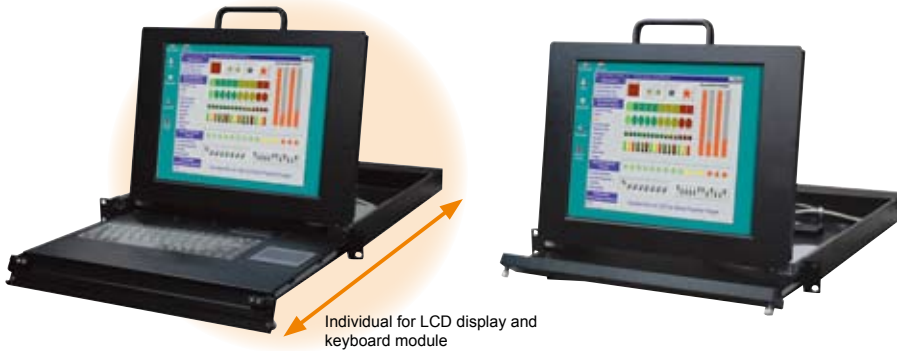

LKM-935G/9358G

15" LCD 5-in-1 1U Height Drawer with Individual Monitor and Keyboard module

Individual for LCD Display and Keyboard!
Five functions: LCD monitor, keyboard, mouse, speaker and KVMA switch

Two self-click prevents the keyboard from sliding in shaking

Main Features

1. Outstanding LCD module: channel change control, auto scan control, editable station name.
2. KVMA switch: 8 port KVMA switch can be manually or auto-metrically set via LCD module
3. Standard support of English version keyboard, Option Japanese, German, French, Italian version keyboard support
4. Embedded within speaker specified on alarm warning notice or audio application
5. Hot-pluggable-Add or remove computers without having to power down the switch
6. Individual Monitor and Keyboard module

Specifications

1U Height designed to save RACK space

Computer Connections	LKM-935 Series = 1, LKM-9358 Series = 8
LCD size	15" high brightness TFT LCD
Resolution (H x V)	1024x768 (XGA)
Luminance (cd/m²)	350 cd/m ²
Display Color	262K
Pixel Pitch (mm)	0.297
Contrast Ratio	400:1
View Angle (H/V)	120/100
LCD MTBF	50000 hrs
Keyboard and Key Pad	88 standard keys with stouch pad supports English, Japanese, German, French, Italian keyboard
Alarm / Audio function	Available via two internal speakers (1W, with audio on/off switch)
OSD	Built-in OSD (On Screen Display) for user adjustments, including H/V position, Color, Size, ...etc
Power Adapter	45W
Color	Standard color are Black (PANTONE Black C) or White (PANTONE 413C)
Vibration	5~17Hz, 0.1" double amplitude displacement 17~640Hz, 1.5G acceleration peak to peak
Shock	10G acceleration peak to peak (11ms)
Temperature	0°C ~ 50°C
Humidity	5-95%, non-condensing
Dimensions (WxHxD mm)	482 x 366.5 x 536
LCM	8 Port KVMA Models Only