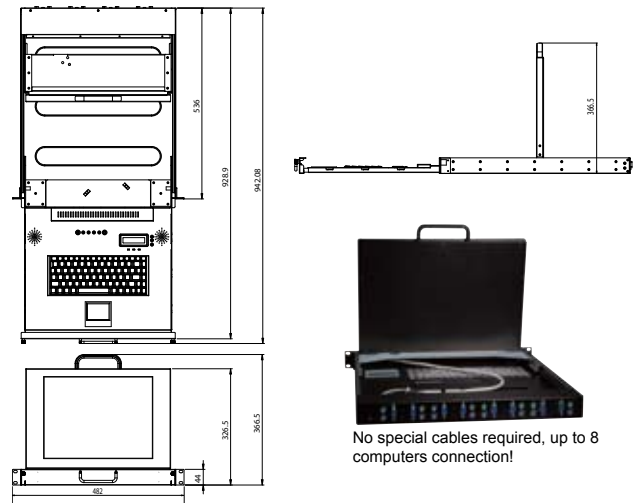

Ordering Information

LKM-935G [C] - [L]	Single Input 15.1" LCD/Keyboard/Mouse/Speaker 1U drawer AC Input with individual Monitor and Keyboard module
LKM-935G [C] T - [L]	Single input 15.1" LCD/Keyboard/Mouse/Speaker 1U drawer 48VDC Input with individual Monitor and Keyboard module
LKM-935G [C] - C - [L]	Single input 15.1" LCD/Keyboard/Mouse/Speaker 1U drawer 24VDC Input with individual Monitor and Keyboard module
LKM-9358G [C] - [L]	8 input 15.1" LCD/Keyboard/Mouse/Speaker 1U drawer AC Input with individual Monitor and Keyboard module
LKM-9358G [C] T - [L]	8 input 15.1" LCD/Keyboard/Mouse/Speaker 1U drawer 48VDC Input with individual Monitor and Keyboard module
LKM-9358G [C] - C - [L]	8 input 15.1" LCD/Keyboard/Mouse/Speaker 1U drawer 24VDC Input with individual Monitor and Keyboard module

[C] Color Code **B**: Black **W**: White

[L] Language Code **EN**: English, **JP**: Japanese, **DE**: German, **FR**: French, **IT**: Italian, **TW**: Traditional Chinese, **SP**: Spanish, **RU**: Russian

Options

LKM-CB18A-RS	1.8M cable set; includes VGA, Keyboard, Mouse and Audio cable.
LKM-CB30A-RS	3.0M cable set; includes VGA, Keyboard, Mouse and Audio cable.
LKM-CB50A-RS	5.0M cable set; includes VGA, Keyboard, Mouse and Audio cable.

LKM-935G-V20